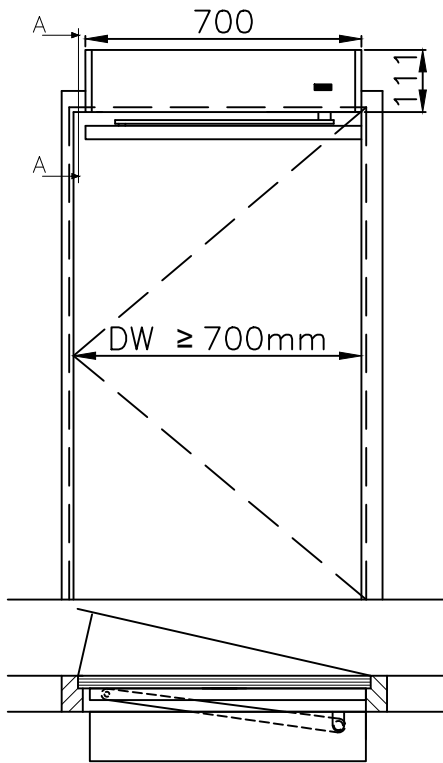

1

Single pushing Left open  
(KONE USS-S-Push-LO)

2

Single pushing Right open  
(KONE USS-S-Push-RO)

3

Single pulling Left open  
(KONE USS-S-Pull-LO)

**CAUTION!!**  
In an open position  
the space between  
the door and the  
wall (if present)  
must be minimal  
45mm.

4

Single pulling Right open  
(KONE USS-S-Pull-RO)

**CAUTION!!**  
In an open position  
the space between  
the door and the  
wall (if present)  
must be minimal  
45mm.

Name: OVERVIEW\_KONE\_USS\_S\_PUSH/PULL

Copy by;

Ordernumber: --

Page: 01

Projectie ISO-128

Date: 9-JAN-12

Scale: --

REVISIONNUMBER:;

Drawn: --