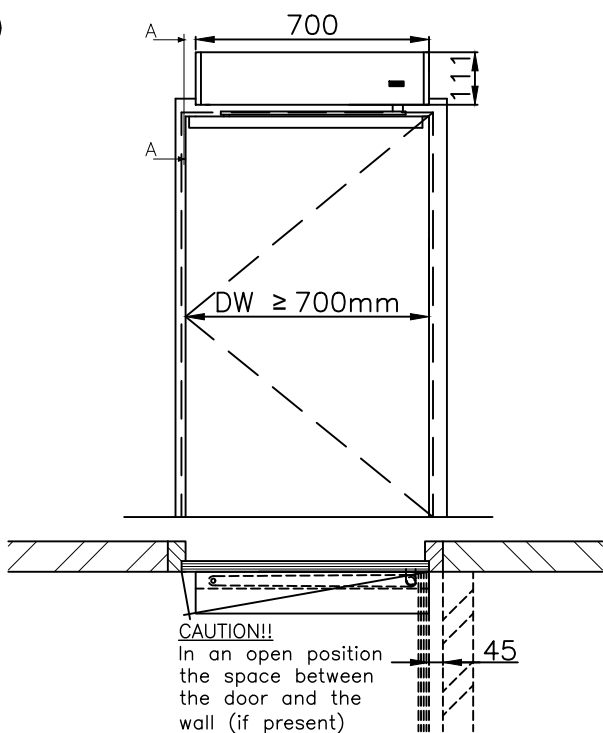

1

Single pushing Left open  
(KONE USS-S-Push-LO)

2

Single pushing Right open  
(KONE USS-S-Push-RO)

3

Single pulling Left open  
(KONE USS-S-Pull-LO)

**CAUTION!!**  
In an open position  
the space between  
the door and the  
wall (if present)  
must be minimal  
45mm.

4

Single pulling Right open  
(KONE USS-S-Pull-RO)

**CAUTION!!**  
In an open position  
the space between  
the door and the  
wall (if present)  
must be minimal  
45mm.

Name: OVERVIEW\_KONE\_USS\_S\_PUSH/PULL

Copy by;

Ordernumber: --

Page: 01

Projectie ISO-128

Date: 9-JAN-12

Scale: --

REVISIONNUMBER:;

Drawn: --