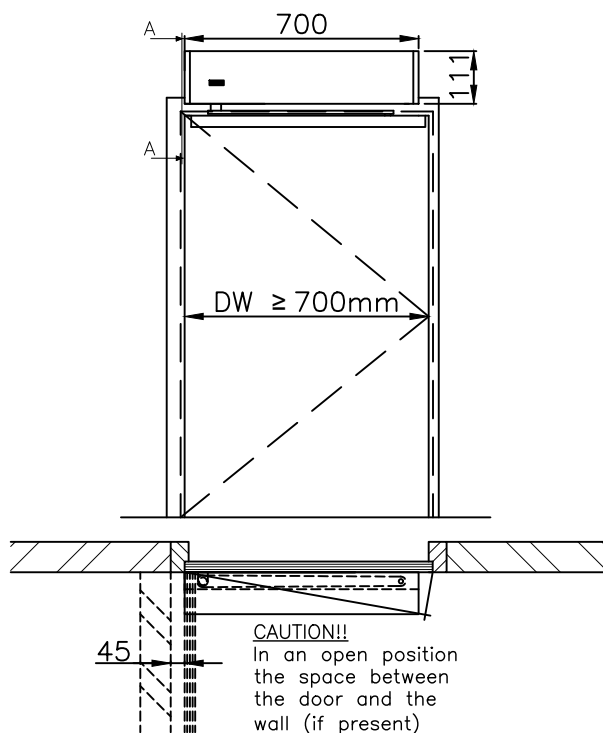

1

Single pushing Left open  
(KONE USS-S-Push-LO)

2

Single pushing Right open  
(KONE USS-S-Push-RO)

3

Single pulling Left open  
(KONE USS-S-Pull-LO)

**CAUTION!!**  
In an open position  
the space between  
the door and the  
wall (if present)  
must be minimal  
45mm.

4

Single pulling Right open  
(KONE USS-S-Pull-RO)

**CAUTION!!**  
In an open position  
the space between  
the door and the  
wall (if present)  
must be minimal  
45mm.

Name: OVERVIEW\_KONE\_USS\_S\_PUSH/PULL

Copy by;

Ordernumber: --

Page: 01

Projectie ISO-128

Date: 9-JAN-12

Scale: --

REVISIONNUMBER:;

Drawn: --