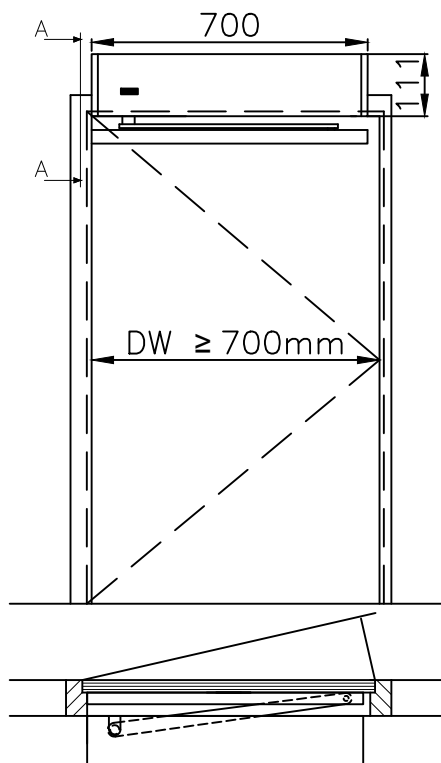

1

Single pushing Left open  
(KONE USS-S-Push-LO)

2

Single pushing Right open  
(KONE USS-S-Push-RO)

3

Single pulling Left open  
(KONE USS-S-Pull-LO)

**CAUTION!!**  
In an open position  
the space between  
the door and the  
wall (if present)  
must be minimal  
45mm.

4

Single pulling Right open  
(KONE USS-S-Pull-RO)

**CAUTION!!**  
In an open position  
the space between  
the door and the  
wall (if present)  
must be minimal  
45mm.

Name: OVERVIEW\_KONE\_USS\_S\_PUSH/PULL

Copy by;

Ordernumber: --

Page: 01

Projectie ISO-128

Date: 9-JAN-12

Scale: --

REVISIONNUMBER:;

Drawn: --