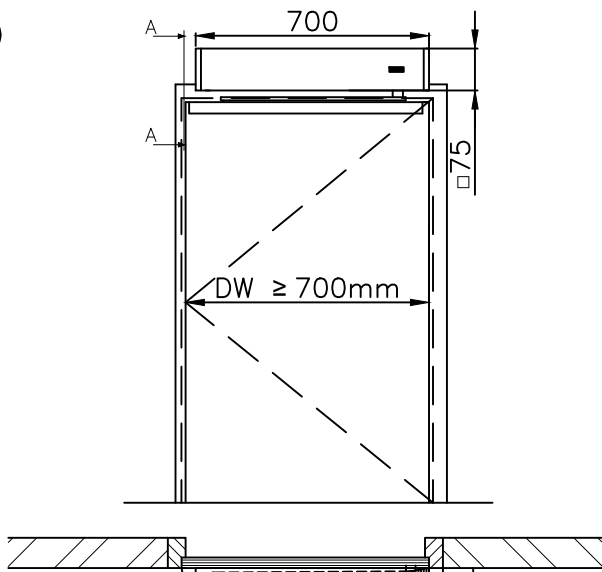

1

Single pushing left open
(KONE USC-S-Push-LO)

2

Single pushing right open
(KONE USC-S-Push-RO)

3

CAUTION!!
In an open position
the space between
the door and the
wall (if present)
must be minimal
45mm.

Single pulling right open
(KONE USC-S-Pull-RO)

4

CAUTION!!
In an open position
the space between
the door and the
wall (if present)
must be minimal
45mm.

Single pulling left open
(KONE USC-S-Pull-LO)

Name: OVERVIEW_KONE_USC_S_T/P

Ordernumber: --

Page: 01

Projectie ISO-128

Date: 15-DEC-11

Scale: --

Drawn: --

Format: A4

Copy by;

REVISIONNUMBER:;

A: --