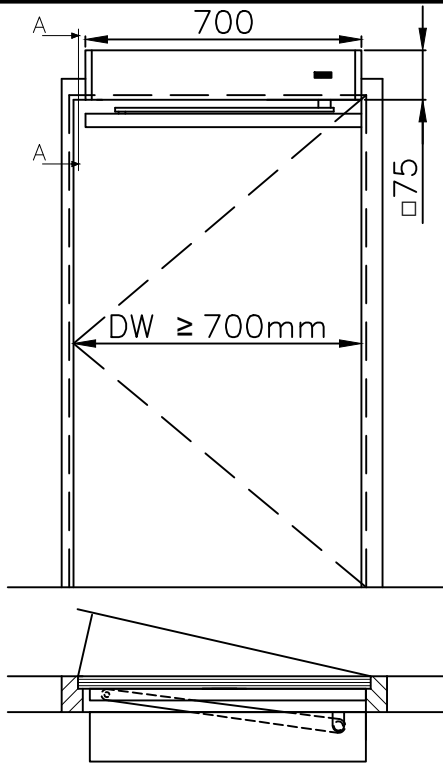

1

Single pushing left open
(KONE USC-S-Push-LO)

2

Single pushing right open
(KONE USC-S-Push-RO)

3

CAUTION!!
In an open position
the space between
the door and the
wall (if present)
must be minimal
45mm.

Single pulling right open
(KONE USC-S-Pull-RO)

4

CAUTION!!
In an open position
the space between
the door and the
wall (if present)
must be minimal
45mm.

Single pulling left open
(KONE USC-S-Pull-LO)

Name: OVERVIEW_KONE_USC_S_T/P

Ordernumber: --

Page: 01

Projectie ISO-128

Date: 15-DEC-11

Scale: --

Drawn: --

Format: A4

Copy by;

REVISIONNUMBER:;

A: --