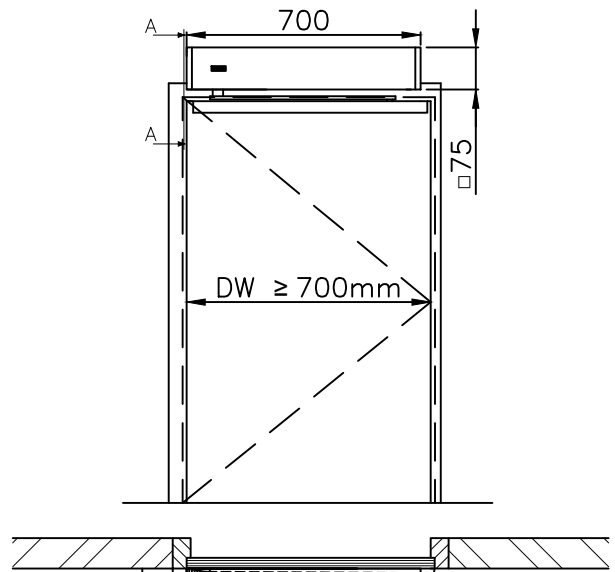

1

Single pushing left open
(KONE USC-S-Push-LO)

2

Single pushing right open
(KONE USC-S-Push-RO)

3

CAUTION!!
In an open position
the space between
the door and the
wall (if present)
must be minimal
45mm.

Single pulling right open
(KONE USC-S-Pull-RO)

4

CAUTION!!
In an open position
the space between
the door and the
wall (if present)
must be minimal
45mm.

Single pulling left open
(KONE USC-S-Pull-LO)

Name: OVERVIEW_KONE_USC_S_T/P

Ordernumber: --

Page: 01

Projectie ISO-128

Date: 15-DEC-11

Scale: --

Drawn: --

Format: A4

Copy by;

REVISIONNUMBER:;

A: --