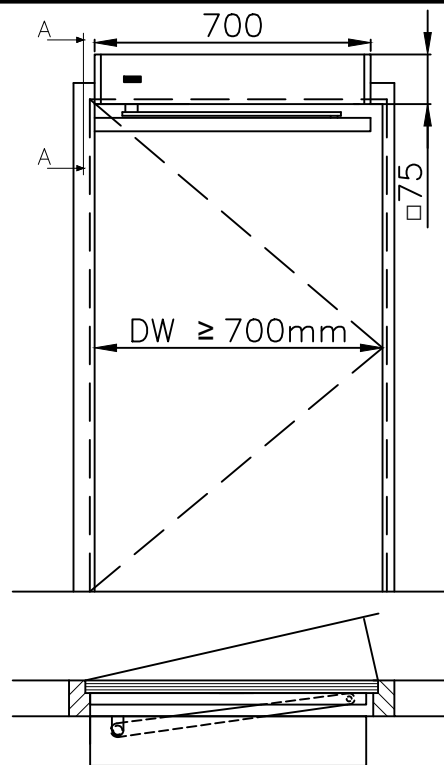

1

Single pushing left open
(KONE USC-S-Push-LO)

2

Single pushing right open
(KONE USC-S-Push-RO)

3

CAUTION!!
In an open position
the space between
the door and the
wall (if present)
must be minimal
45mm.

Single pulling right open
(KONE USC-S-Pull-RO)

4

CAUTION!!
In an open position
the space between
the door and the
wall (if present)
must be minimal
45mm.

Single pulling left open
(KONE USC-S-Pull-LO)

Name: OVERVIEW_KONE_USC_S_T/P

Ordernumber: --

Page: 01

Projectie ISO-128

Date: 15-DEC-11

Scale: --

Drawn: --

Format: A4

Copy by;

REVISIONNUMBER:;

A: --